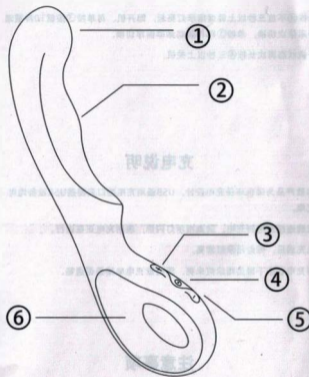

Instruction Manual

Enjoy PriY1q *S u U h

Diagram

(D G-Spot Stimulation

(l) ↔ -Key

@ - - - Key

@ U-Spot Stimulation

⊙ On-Off Key

⊙ Gold Plating Handle

Directions for use

Preu key® for more than 3 seconds to turn it on.

When the signal light is on, it is the standby state.

Press key(Q) to switch vibration frequency. 10 Frequencies switch in turn.