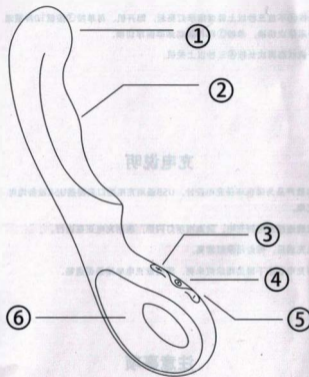

Instruction Manual

Enjoy PriY1q *S u U h

Diagram

(D G-Spot Stimulation

(!) ++-Key

@---Key

@ U-Spot Stimulation

⊖ On-OffKey

⊕ Gold Plating Handle

Directions for use

Preu key® for more than 3 seconds to turn it on.

When the signal light is on, it is the standby state.

Press key(Q) to switch vibration frequency. 10 Frequencies switch in turn.